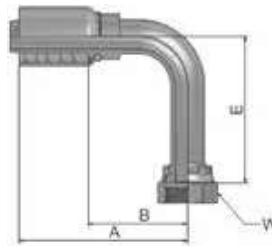

J9 Female ORFS – Swivel 90° Elbow – Short Drop

ISO 12151-1 – SWES
SAE J516 – ORFS 90°

| Part Number | Hose I.D. | | | | Thread UNF | A mm | B mm | E mm | W mm |
|-------------|-----------|-------|------|------|---------------|---------|---------|---------|---------|
| | DN | Inch | Size | mm | | | | | |
| 1J977-8-8 | 12 | 1/2 | -8 | 12,7 | 13/16x16 | 70,65 | 36 | 29 | 24 |
| 1J977-10-10 | 16 | 5/8 | -10 | 15,9 | 1x14 | 97 | 50 | 32 | 30 |
| 1J977-12-10 | 16 | 5/8 | -10 | 15,9 | 1 3/16x12 | 89 | 50 | 48 | 36 |
| 1J977-10-12 | 19 | 3/4 | -12 | 19,1 | 1x14 | 97 | 51 | 32 | 30 |
| 1J977-12-12 | 19 | 3/4 | -12 | 19,1 | 1 3/16x12 | 108 | 62 | 48 | 36 |
| 1J977-16-12 | 19 | 3/4 | -12 | 19,1 | 1 7/16x12 | 108 | 62 | 56 | 41 |
| 1J977-16-16 | 25 | 1 | -16 | 25,4 | 1 7/16x12 | 131 | 77 | 56 | 41 |
| 1J977-20-20 | 31 | 1 1/4 | -20 | 31,8 | 1 11/16x12 | 146 | 82 | 64 | 50 |
| 1J977-24-24 | 38 | 1 1/2 | -24 | 38,1 | 2x12 | 163 | 96 | 69 | 60 |

J1 Female ORFS – Swivel 90° Elbow – Long Drop

ISO 12151-1 – SWEL
SAE J 516 – ORFS 90° L

| Part Number | Hose I.D. | | | | Thread UNF | A mm | B mm | E mm | W mm |
|-------------|-----------|------|------|------|---------------|---------|---------|---------|---------|
| | DN | Inch | Size | mm | | | | | |
| 1J177-12-12 | 19 | 3/4 | -12 | 19,1 | 1 3/16x12 | 108 | 62 | 96 | 36 |
| 1J177-16-16 | 25 | 1 | -16 | 25,4 | 1 7/16x12 | 131 | 77 | 114 | 41 |

Approved **fitting series** for hose types, depending on size:

| | | | | | | | | | | | | | | | |
|-----------|--------|--------|-------|-----|-------|-------|-----|-------|-------|-----|-------|-------|-------|------|-----|
| 77 | 387 | 387ST | 387TC | 487 | 487ST | 487TC | 787 | 787TC | 787ST | 797 | 797TC | 797ST | 797RH | SX42 | ... |
| | SX42LT | SX42TC | | | | | | | | | | | | | |