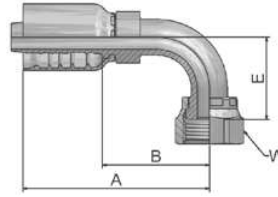

J9 Female ORFS – Swivel 90° Elbow – Short Drop

ISO 12151-1 – SWES
SAE J516 – ORFS 90°

| Part Number | Hose I.D. | | | | Thread UNF | A mm | B mm | E mm | W mm |
|-------------|-----------|-------|------|------|---------------|---------|---------|---------|---------|
| | DN | Inch | Size | mm | | | | | |
| 1J977-8-8 | 12 | 1/2 | -8 | 12,7 | 13/16x16 | 70,65 | 36 | 29 | 24 |
| 1J977-10-10 | 16 | 5/8 | -10 | 15,9 | 1x14 | 97 | 50 | 32 | 30 |
| 1J977-12-10 | 16 | 5/8 | -10 | 15,9 | 1 3/16x12 | 89 | 50 | 48 | 36 |
| 1J977-10-12 | 19 | 3/4 | -12 | 19,1 | 1x14 | 97 | 51 | 32 | 30 |
| 1J977-12-12 | 19 | 3/4 | -12 | 19,1 | 1 3/16x12 | 108 | 62 | 48 | 36 |
| 1J977-16-12 | 19 | 3/4 | -12 | 19,1 | 1 7/16x12 | 108 | 62 | 56 | 41 |
| 1J977-16-16 | 25 | 1 | -16 | 25,4 | 1 7/16x12 | 131 | 77 | 56 | 41 |
| 1J977-20-20 | 31 | 1 1/4 | -20 | 31,8 | 1 11/16x12 | 146 | 82 | 64 | 50 |
| 1J977-24-24 | 38 | 1 1/2 | -24 | 38,1 | 2x12 | 163 | 96 | 69 | 60 |

J1 Female ORFS – Swivel 90° Elbow – Long Drop

ISO 12151-1 – SWEL
SAE J 516 – ORFS 90° L

| Part Number | Hose I.D. | | | | Thread UNF | A mm | B mm | E mm | W mm |
|-------------|-----------|------|------|------|---------------|---------|---------|---------|---------|
| | DN | Inch | Size | mm | | | | | |
| 1J177-12-12 | 19 | 3/4 | -12 | 19,1 | 1 3/16x12 | 108 | 62 | 96 | 36 |
| 1J177-16-16 | 25 | 1 | -16 | 25,4 | 1 7/16x12 | 131 | 77 | 114 | 41 |

Approved **fitting series** for hose types, depending on size:

| | | | | | | | | | | | | | | | |
|-----------|--------|--------|-------|-----|-------|-------|-----|-------|-------|-----|-------|-------|-------|------|-----|
| 77 | 387 | 387ST | 387TC | 487 | 487ST | 487TC | 787 | 787TC | 787ST | 797 | 797TC | 797ST | 797RH | SX42 | ... |
| | SX42LT | SX42TC | | | | | | | | | | | | | |